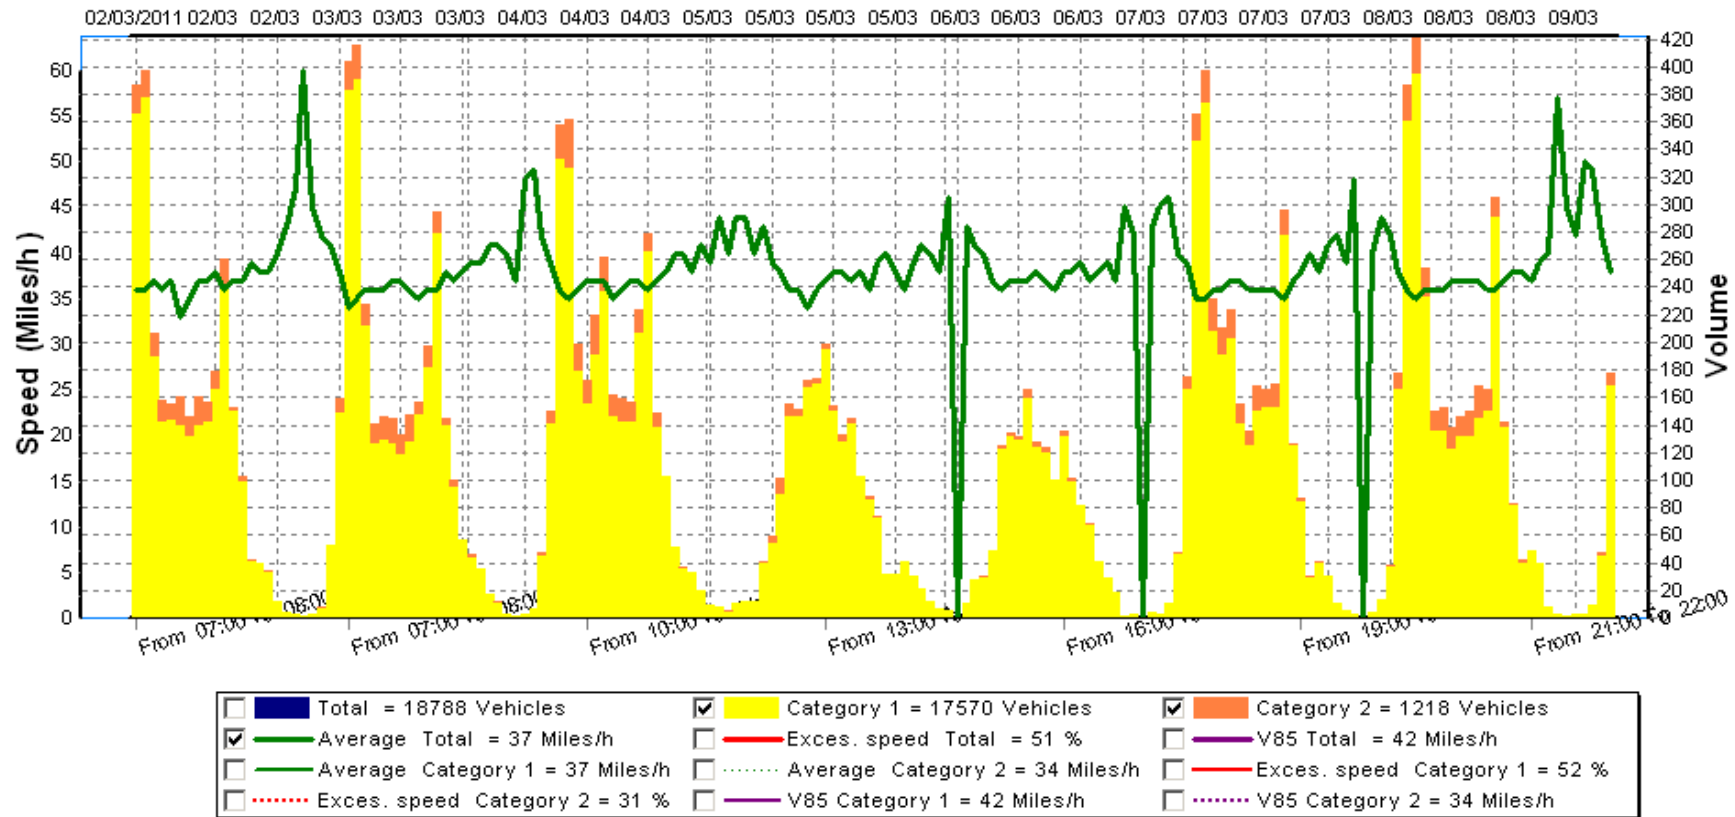

S:\M500\2011\Hilton\Potton Rd 9.3.11.isf

09/03/2011

Southbound