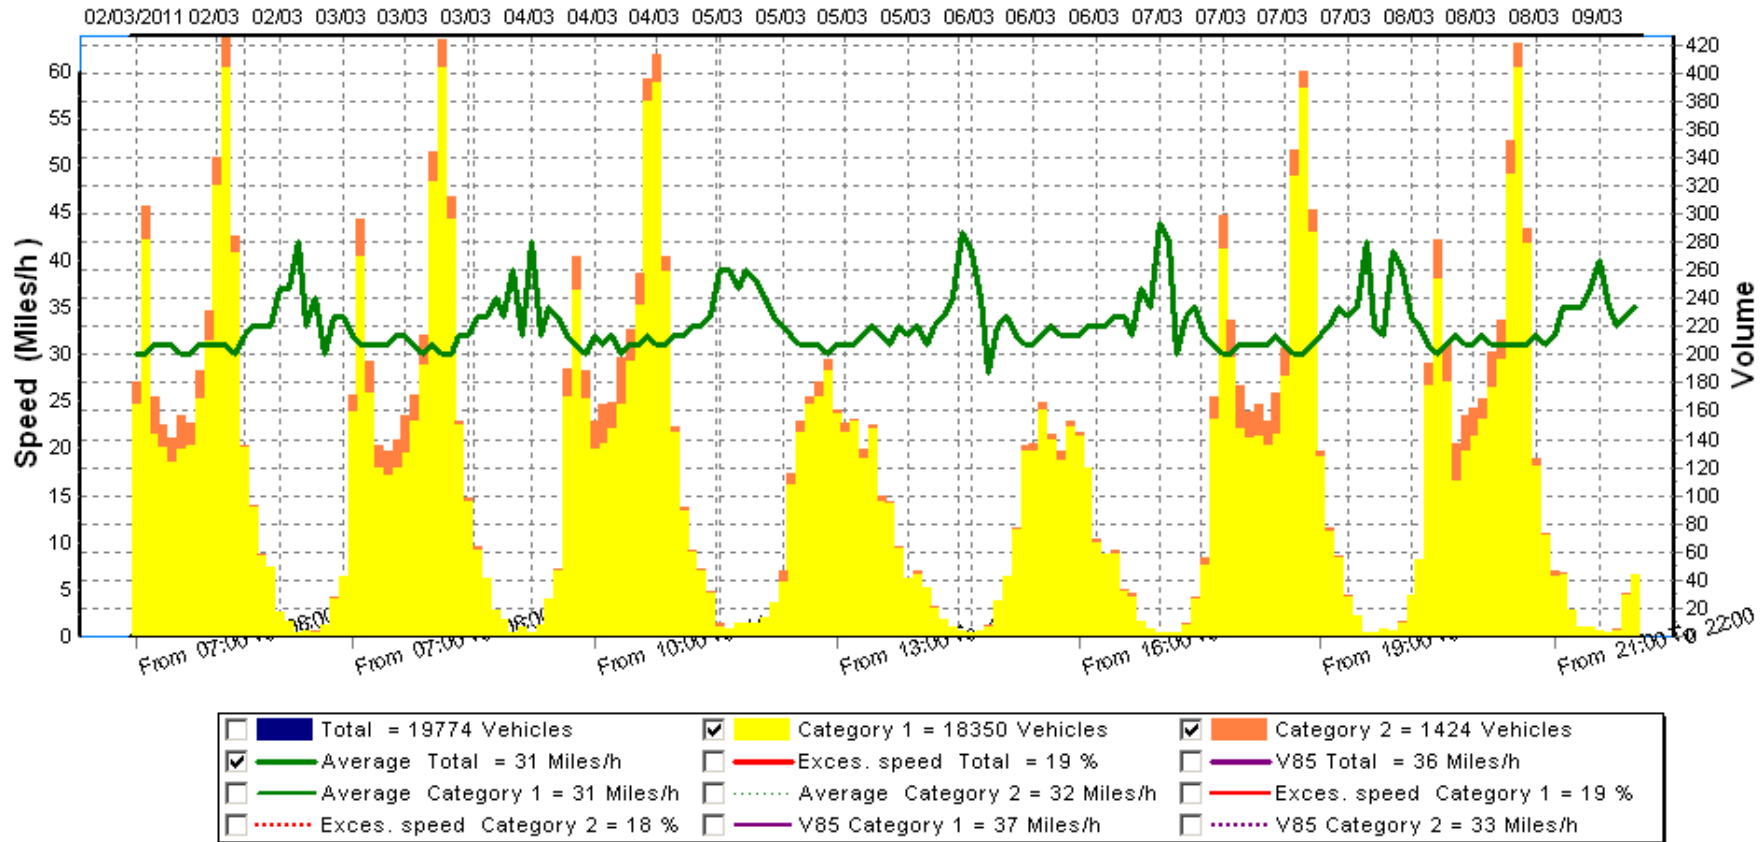

S:\M500\2011\Hilton\Potton Rd 9.3.11.isf

09/03/2011

Northbound